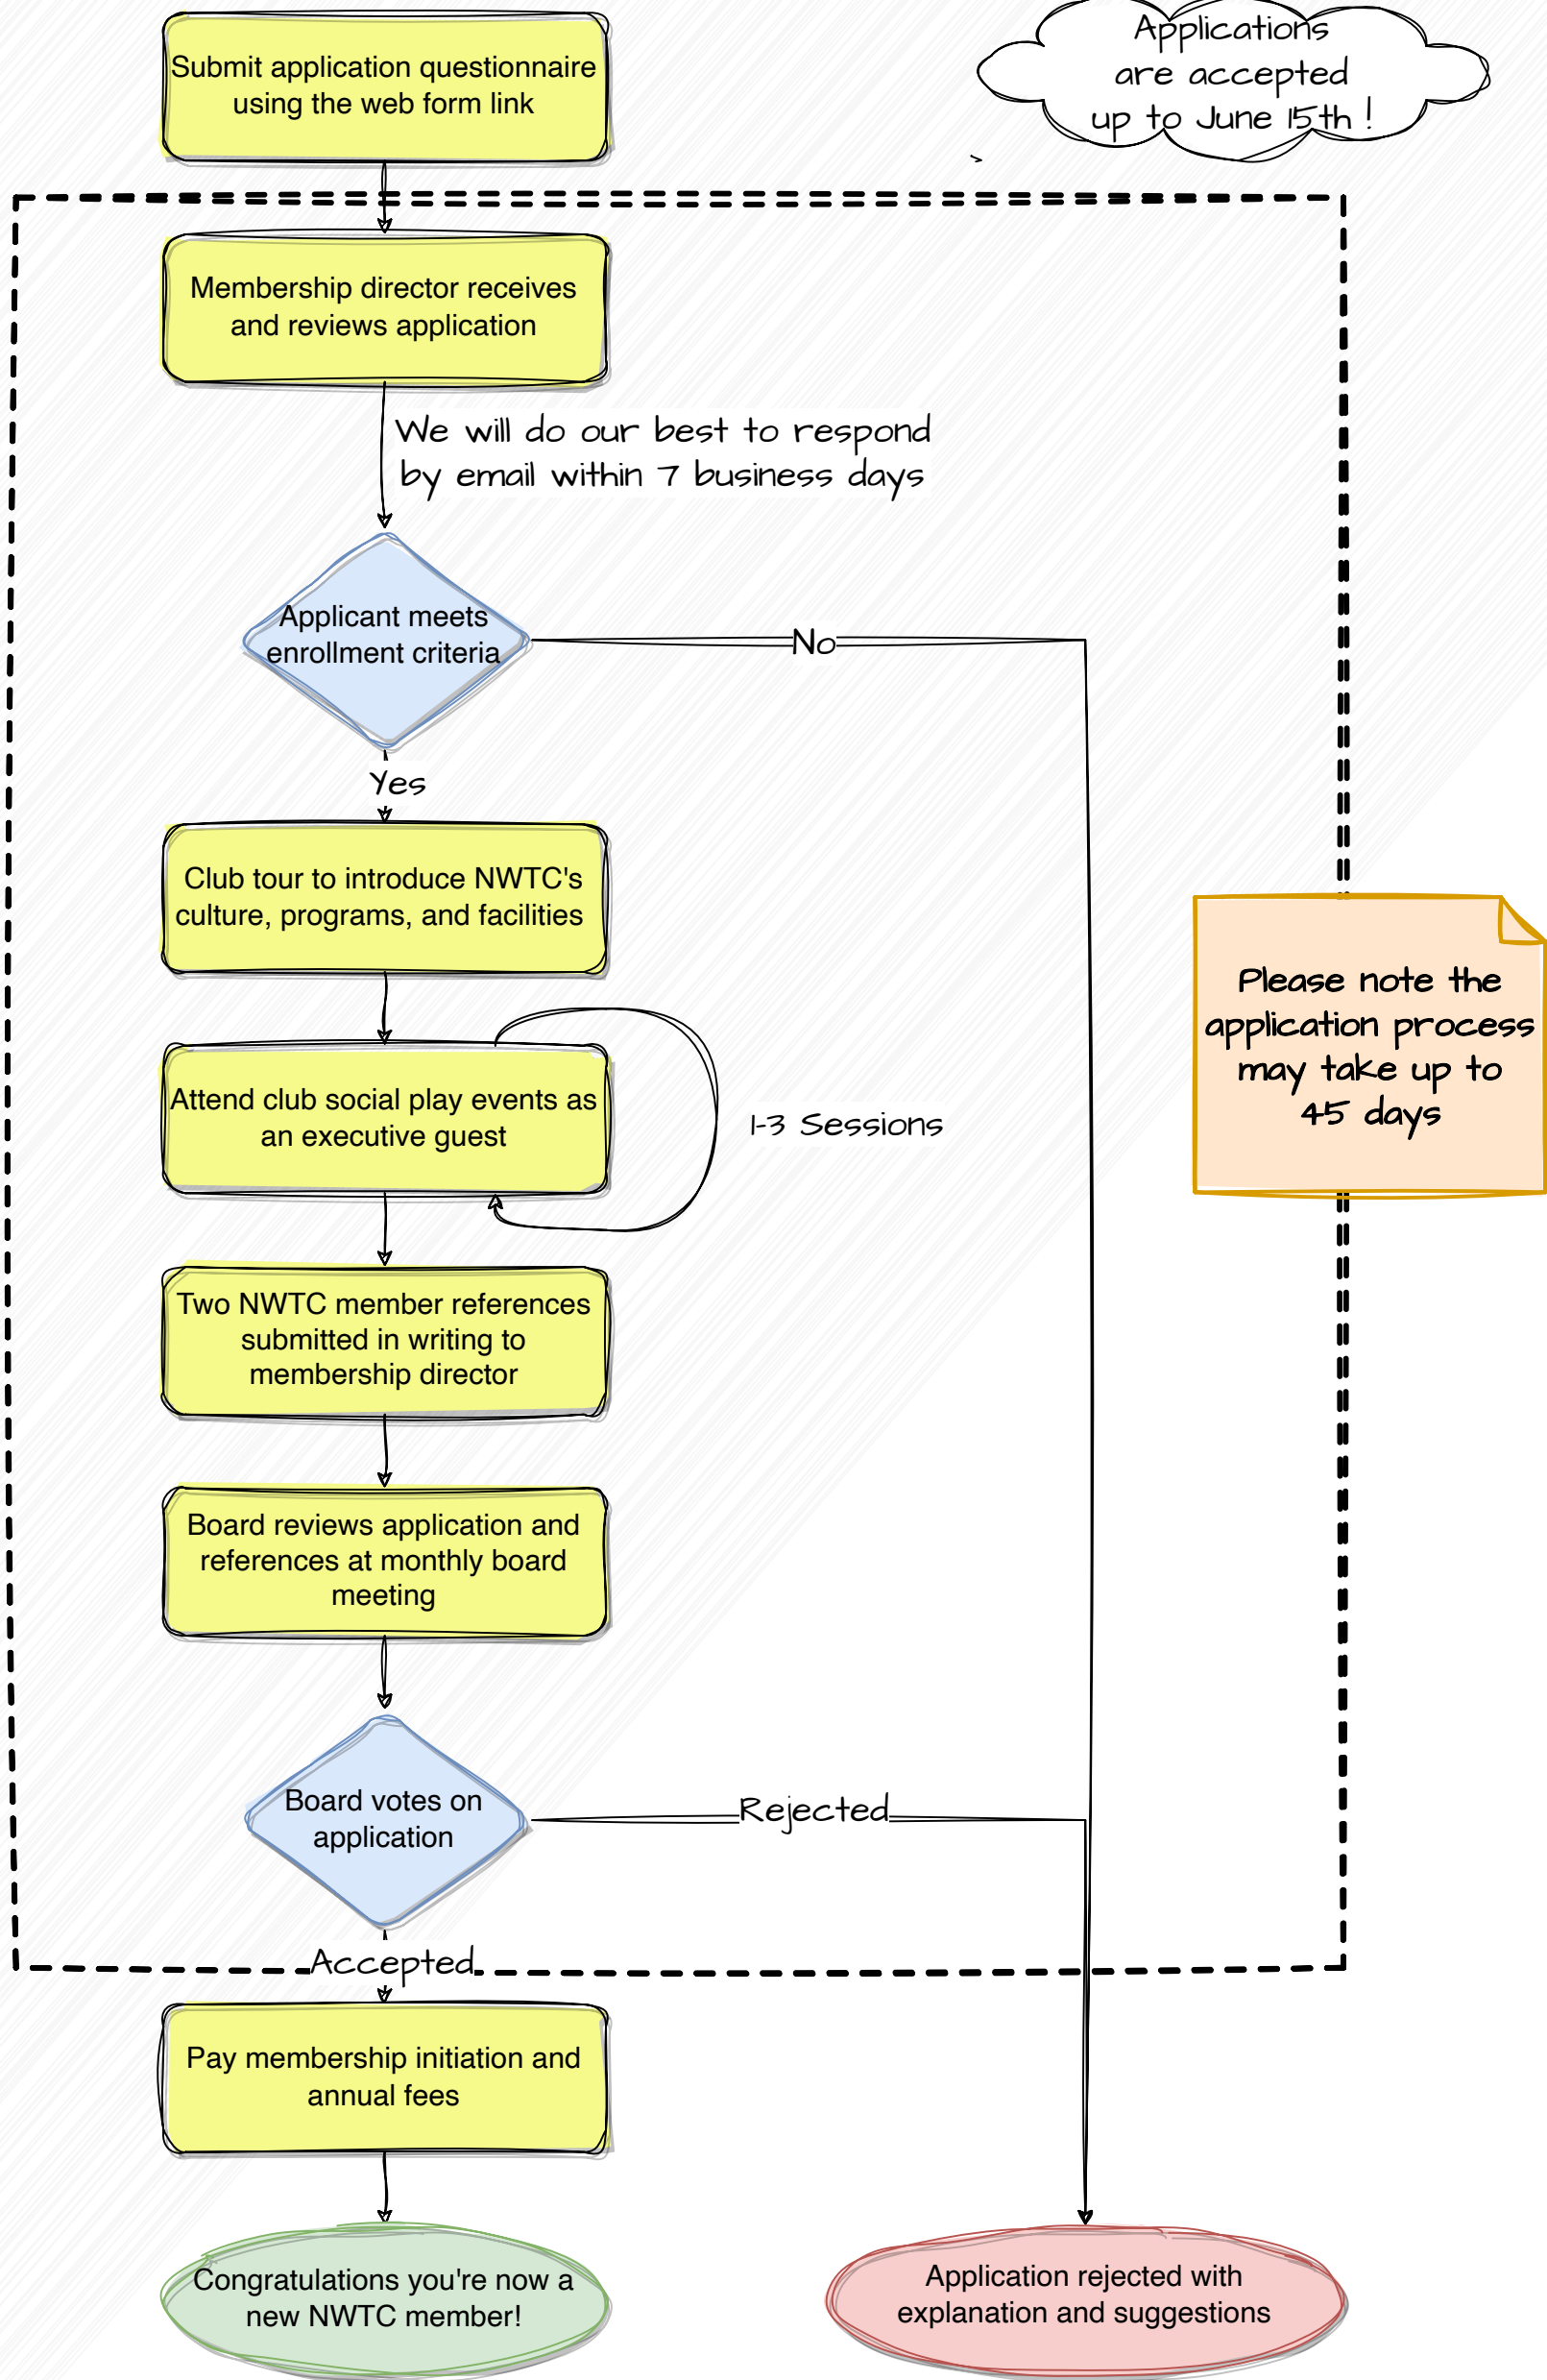

NEW WESTMINSTER TENNIS CLUB est 1890

January 1

↓
Feb 14

Admission window closed

Feb 15

Start of new membership applications

June 15

Last day to submit new membership applications

June 16

↓
December 31

Admission window closed